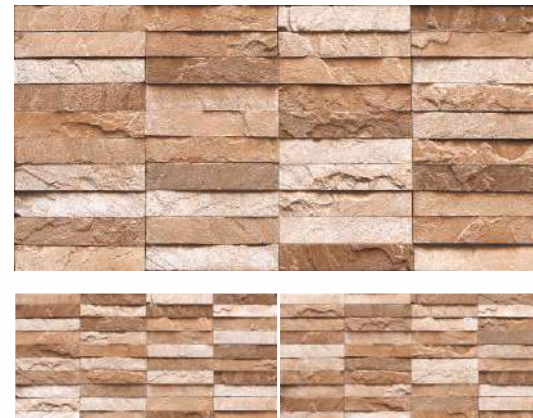

- ECO FRIENDLY
- WALL TILES
- INTERIOR
- EXTERIOR
- TEMPERATURE RESISTANT
- DEEP PUNCH

Ohio Stone Brown

NEW

Ohio Stone Crema

NEW

Ohio Stone Nero

NEW

Ohio Stone Grey

NEW

\*Random (More Than 3 Phases)

Ohio Stone Grey

300x  
600mm

RUSTIC  
FINISH

Panelo Cotto

Panelo Beige

Panelo Rust