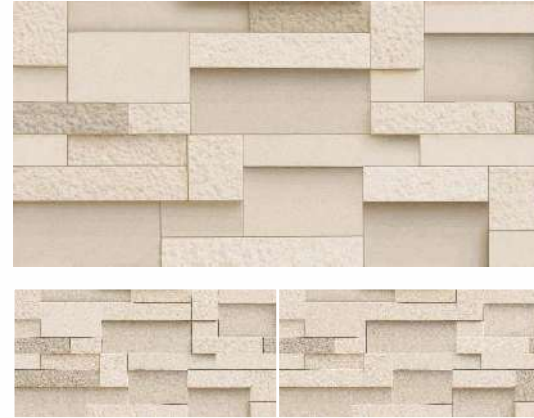

300x
600mm

RUSTIC
FINISH