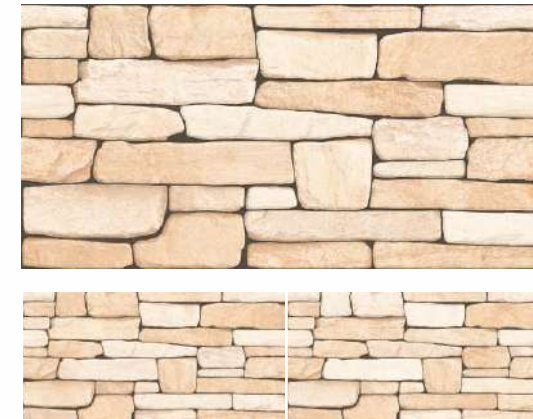

Minestone Cotto

\*Random (More Than 3 Phases)

CLAD STONE

Muretto Natura

Muretto Grey

\*Random (More Than 3 Phases)

300x  
600mm

RUSTIC  
FINISH