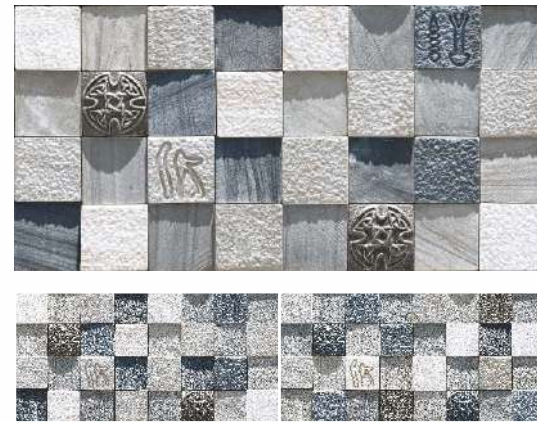

Civilta Beige

Civilta Brown

Cobble Beige

Cobble Bianco

CLAD STONE

Cobble Brown

Crystallo Brown

Crystallo Grey

Crystallo Natural

300x  
600mm

RUSTIC  
FINISH

- ECO FRIENDLY
- WALL TILES
- INTERIOR
- EXTERIOR
- TEMPERATURE RESISTANT
- DEEP PUNCH

Emerald Stone Brown

Emerald Stone Grey

Emerald Stone Crema

300x  
600mm

RUSTIC  
FINISH

Elbert Stone Brown

NEW

Elbert Stone Grey

NEW

Felsen Brown

Felsen Grey

CLAD STONE