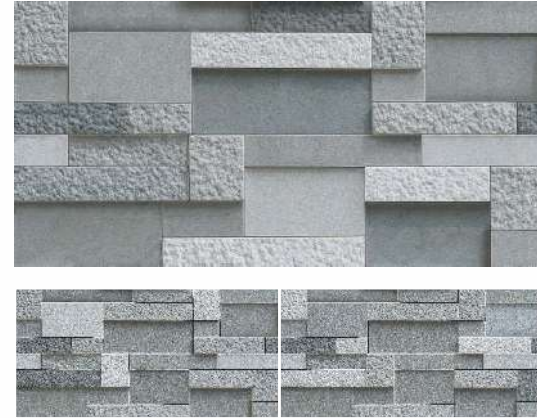

Minestone Cotto

\*Random (More Than 3 Phases)

CLAD STONE

Muretto Natura

Muretto Grey

\*Random (More Than 3 Phases)

300x  
600mm

RUSTIC  
FINISH