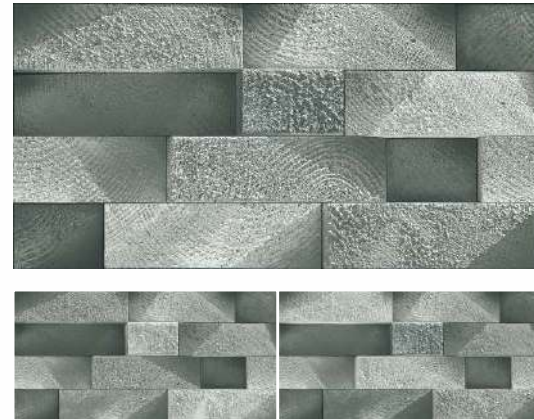

300x
600mm

RUSTIC
FINISH

Kronos Rust