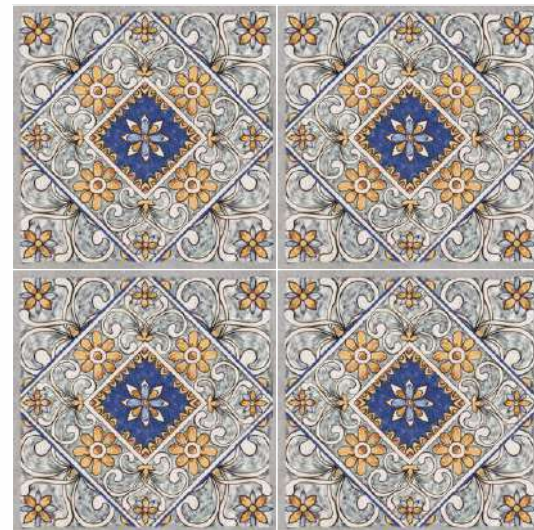

298x
298mm

298x
600mm

RUSTIC
FINISH

V2

Kalahari Elite
Decor Arteon Ash

*Random (1 Phase)

V2