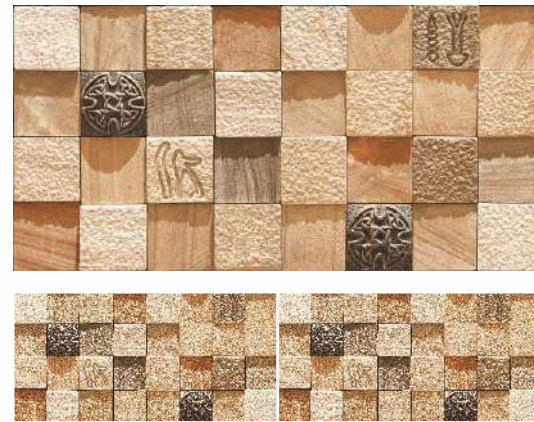

Civilta Beige

Civilta Brown

Cobble Beige

Cobble Bianco

CLAD STONE

Cobble Brown

Crystallo Brown

Crystallo Grey

Crystallo Natural

300x  
600mm

RUSTIC  
FINISH

- ECO FRIENDLY
- WALL TILES
- INTERIOR
- EXTERIOR
- TEMPERATURE RESISTANT
- DEEP PUNCH

Emerald Stone Brown

Emerald Stone Grey

Emerald Stone Crema

300x  
600mm

RUSTIC  
FINISH

Elbert Stone Brown

NEW

Elbert Stone Grey

NEW

Felsen Brown

Felsen Grey

CLAD STONE